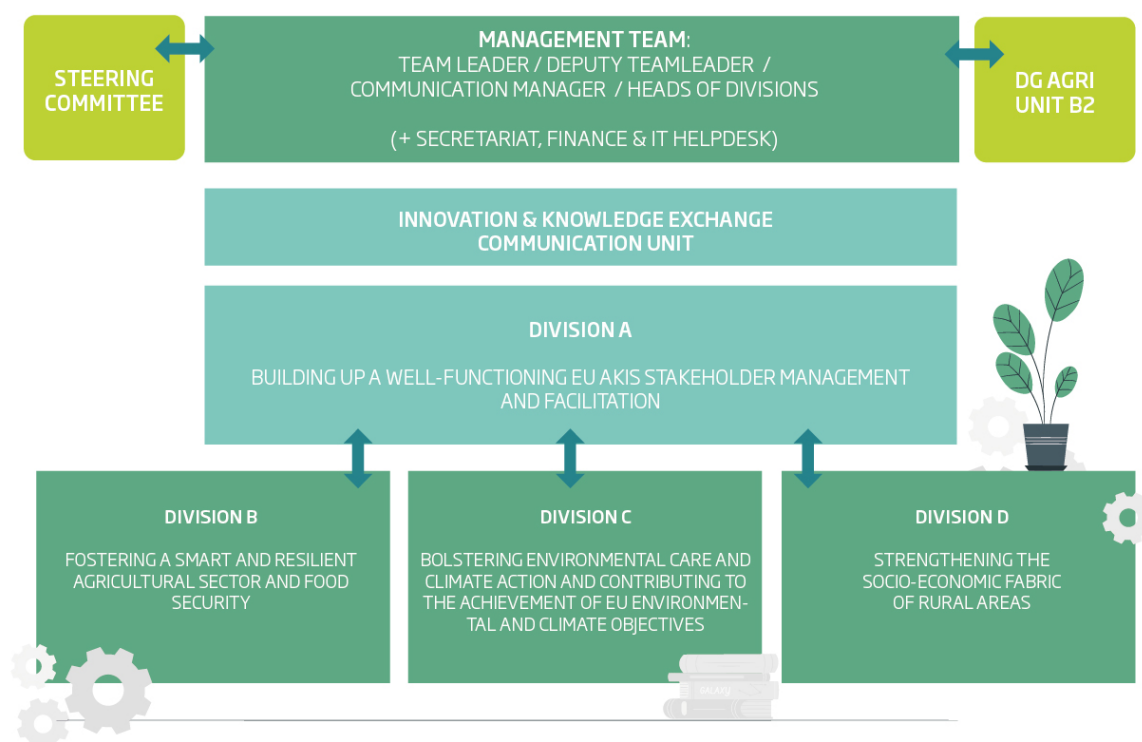

EIP-AGRI Support Facility Team members overview

11 JANUARY 2022

eip-agri
AGRICULTURE & INNOVATION

EIP-AGRI Support Facility's organisation structure

Management and office assistance

**Pacôme Elouna
Eyenga**
Team leader